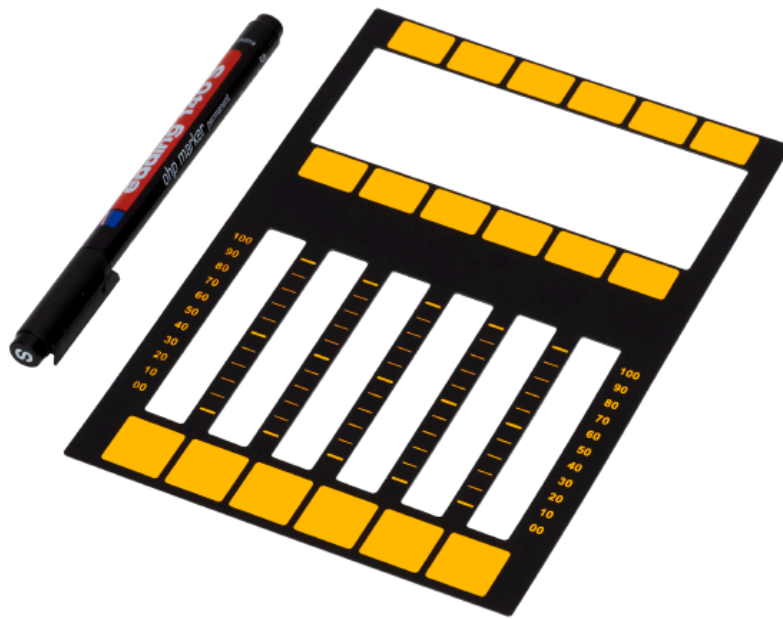

dot2 Magnetic plate for easy labeling of 6 faders

incl. Edding OHP pen

Art.-No. 120231

Article

Art.-No.	Article
120231	dot2 Magnetic plate for easy labeling of 6 faders, incl. Edding OHP pen